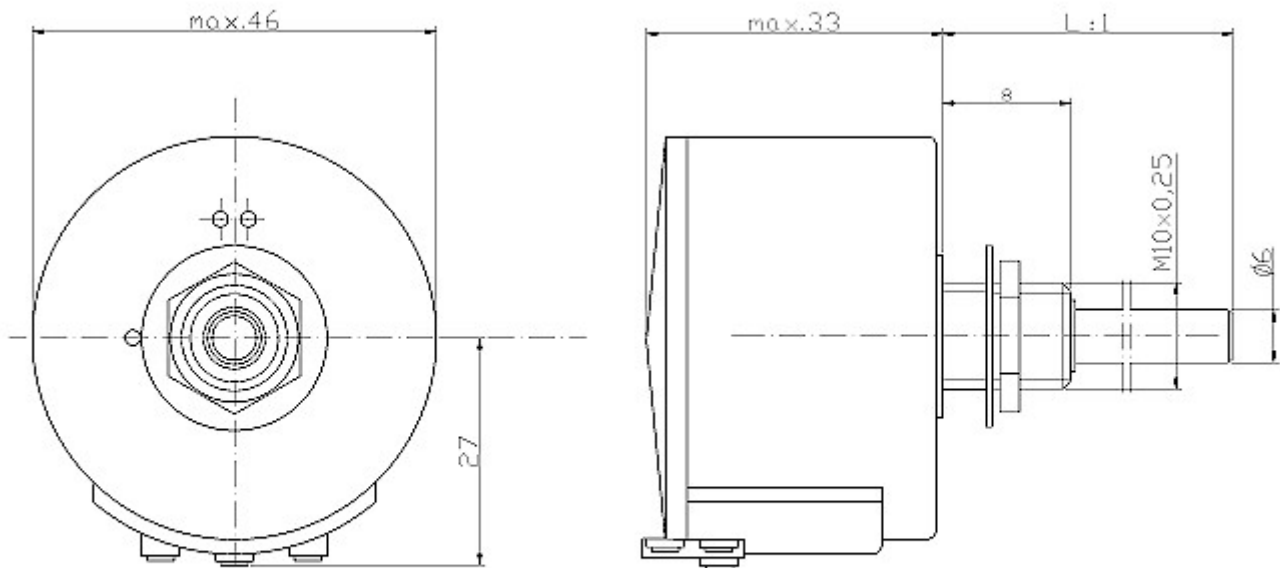

TYPE DOW 101 Precision wire wound potentiometer

Description:

Climatic category:	25/085/04 or 55/085/21
Power:	4 W
Rated resistance:	22 – 47 – 100 - 470 Ω , 1 – 2.2 – 4,7 – 10 – 22 – 47 k Ω
Resistance tolerance:	$\pm 5\%$; $\pm 2\%$
Resistance linear:	$\pm 0,5\%$ or $\pm 1\%$ Rn
Voltage limit:	100 V AC
Mechanical angle:	315°

L = 16, 20, 25, 32, 40, 50 mm

Packing:

The potentiometers are supplied in bulk backing in plastic bags and in a carton box.