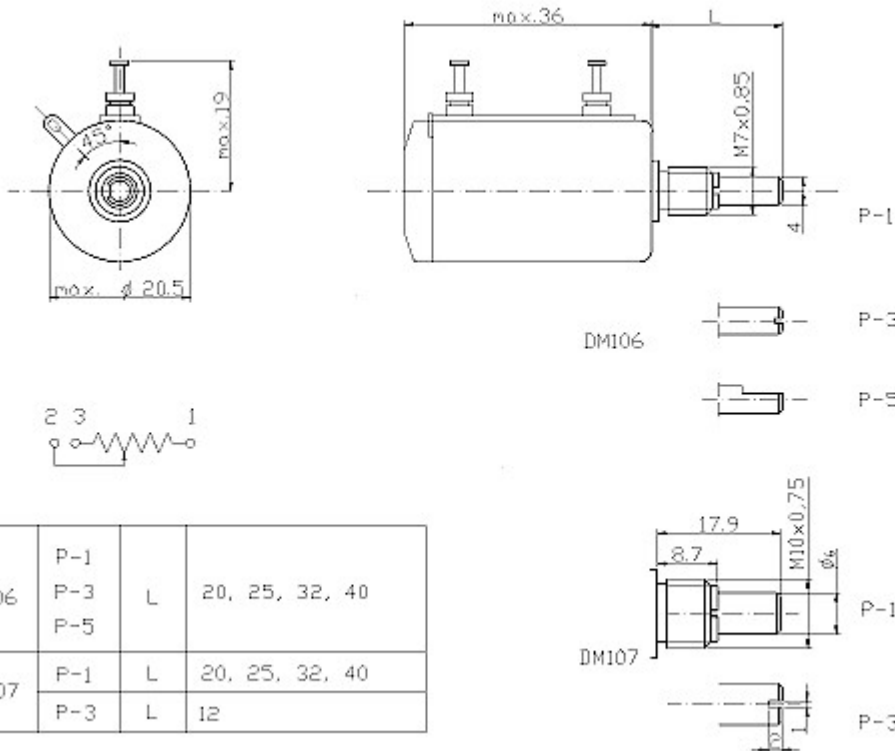

### TYPE DM 106 and DM 107 Precision wire wound potentiometer

**Description:**

Climatic category:	25/085/21
Power:	0.75 W
Rated resistance:	220 – 470 Ω, 1 – 2.2 – 4,7 – 10 – 22 – 47 kΩ
Resistance tolerance:	± 2,5 %; ± 5 %; ± 10 %;
Resistance linear:	± 0,05 %; ± 0,1 %; ± 0,15 %; ± 0,25; ± 0,5 % Rn
Voltage limit:	100 V AC
Mechanical angle:	3600 ° ± 10 ° (10 times turned)

DM106	P-1 P-3 P-5	L	20, 25, 32, 40
DM107	P-1 P-3	L	20, 25, 32, 40 12

**Packing:**

The potentiometers are supplied in bulk backing in plastic bags and in a carton box.